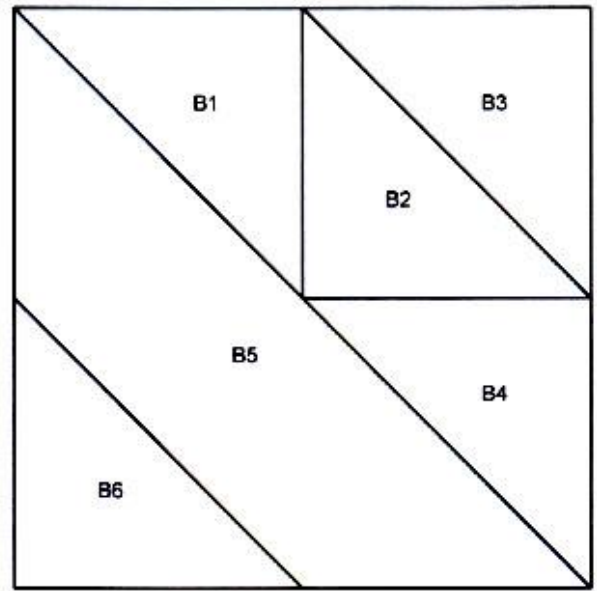

Broken Dishes Block

6 inch paper pieced block

Remember to trim block with $\frac{1}{4}$ inch seam allowance.

To make sure your pattern pieces print accurately (that it is 6 inches) please:

Make sure you download the PDF pattern to your desktop and do not just print from your browsers.

Make sure your printer is dialogue box has "print actual size" selected. You do NOT want to scale to print.