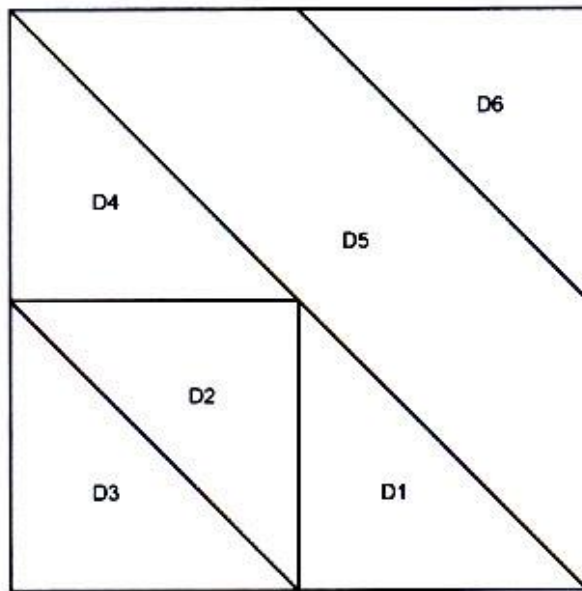

Broken Dishes Block

6 inch paper pieced block

Remember to trim block with $\frac{1}{4}$ inch seam allowance.

To make sure your pattern pieces print accurately (that it is 6 inches) please:

Make sure you download the PDF pattern to your desktop and do not just print from your browsers.

Make sure your printer is dialogue box has "print actual size" selected. You do NOT want to scale to print.