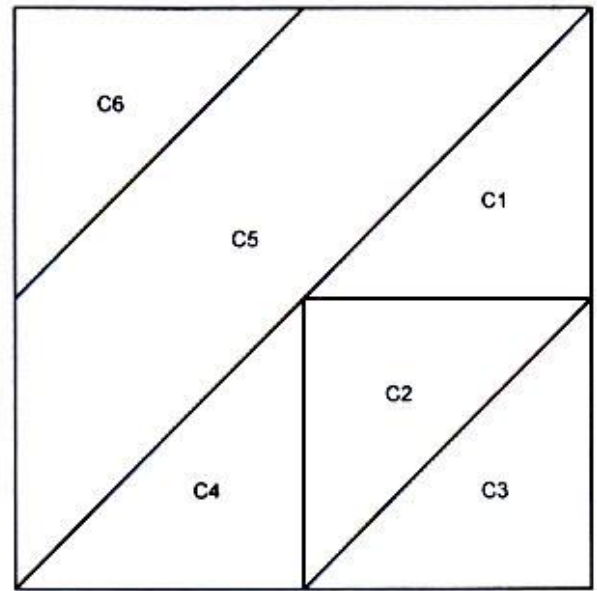

Broken Dishes Block

6 inch paper pieced block

Remember to trim block with $\frac{1}{4}$ inch seam allowance.

To make sure your pattern pieces print accurately (that it is 6 inches) please:

Make sure you download the PDF pattern to your desktop and do not just print from your browsers.

Make sure your printer is dialogue box has "print actual size" selected. You do NOT want to scale to print.